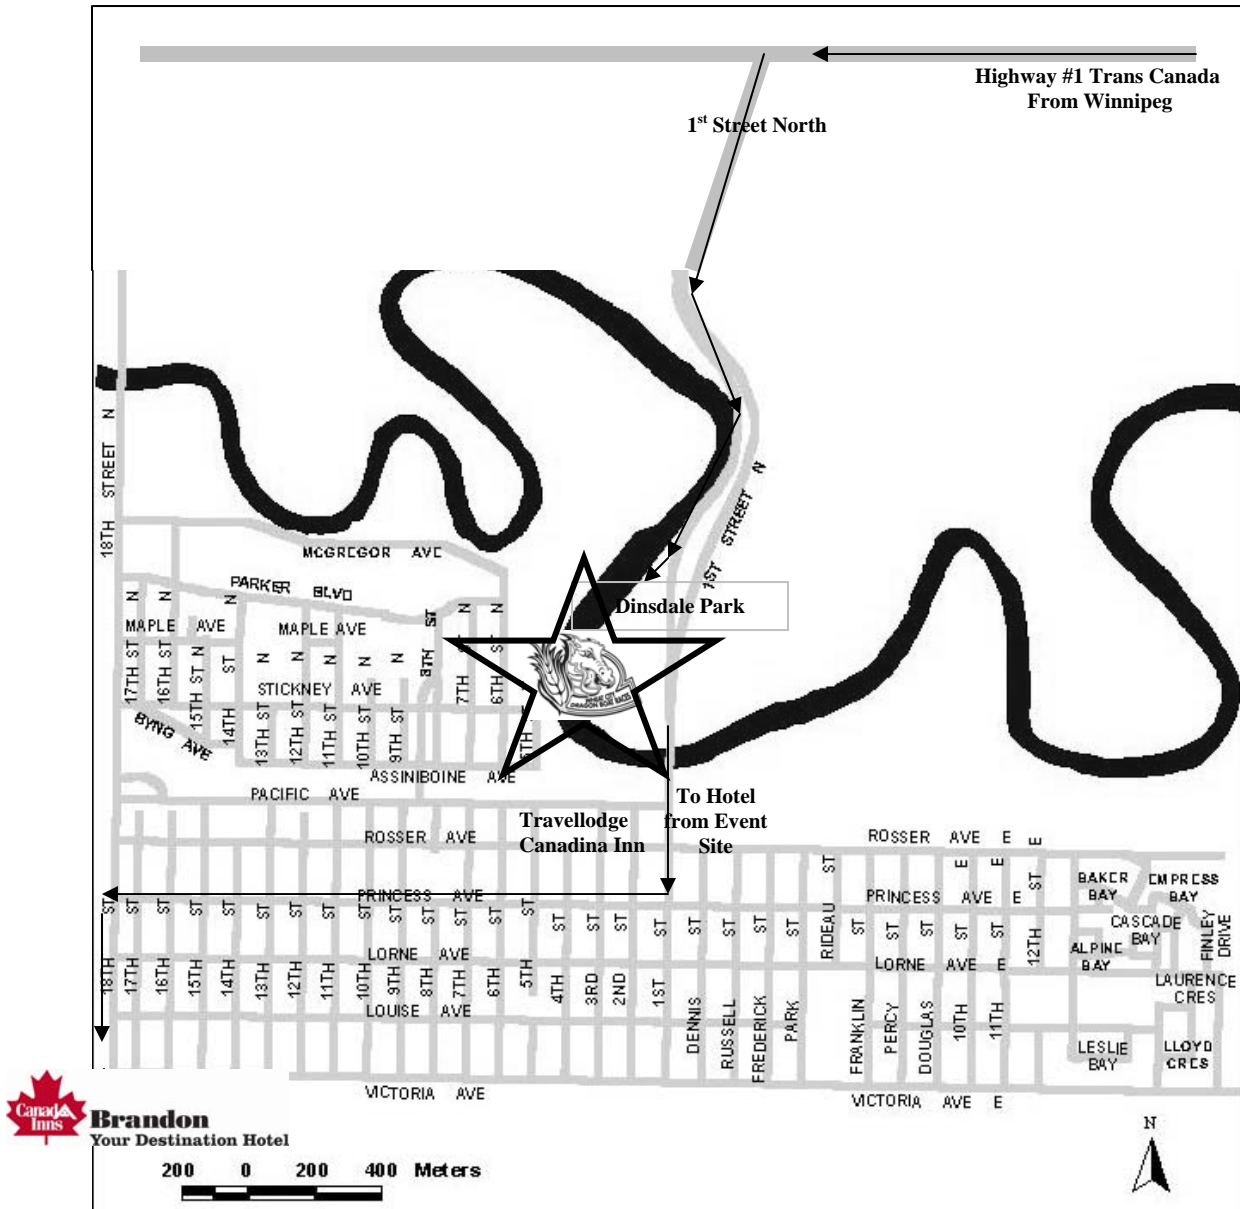

Wheat City Dragon Boat Races Map of Directions

Take Highway 1 West from Winnipeg to Brandon, approximatley 2 Hours.

Turn Left at the Petro Canada Station on the corner of Highway 1 and 1st Street Brandon.

Follow first street until you see Dinsdale Park on the right hand side, turn right into event site.

To get to The Canadinns Host Hotel from the event site get back onto 1st Street and head south to Princess Avenue and go right. Proceed West on Princess Avenue until you reach 18th Street. The hotel is located attached to the KeyStone Centre at 1125 18th Street.